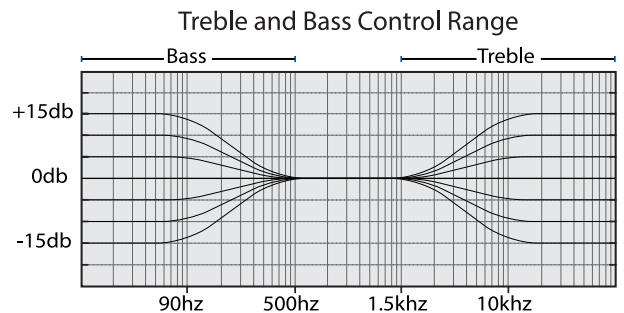

DC Jack
2.1mm x 5.5mm
9 - 18VDC - Negative Center
Regulated Only

Gain

Boost
(Power Status LED)

Volume

Output Jack

Boost Switch
Activate Boost

Gain

BOOST

TREBLE

BASS

BOOST

INPUT

Two Band EQ

4P Dipswitch

1: COMPRESSION
2: ON : CLASSIC
OFF : MODERN
3: LO MID BOOST
4: HI MID BOOST

9 - 18VDC
NEGATIVE TIP
REGULATED

ON DIP
1 2 3 4

Default Setting

Input Jack
Nominal input -20dBu
Unplug when it's not in use
for a longer battery life

On/Off switch
(True Bypass)

Dipswitch Function:
Compression: Activate 6dB compression
Mode:
On - Classic: original AC booster
Off - Modern: more gain and articulation
Lo Mid Boost: +6dB boost @ 500hz
Hi Mid Boost: +6dB boost @ 2khz

AC
-booster

Xotic Effects
CALIFORNIA

Specs:

Dimensions (W/D/H): 4.39" x 2.38" x 1.98"

(110mm X 60mm X 50mm)

Weight: 0.6 lbs. (270g)

True Bypass Switching

Power Consumption: 9VDC/10mA (max)

Approx. 40hrs continuous use with alkaline battery

Battery Type: 9VDC (006P) x 1

AC Adapter (Optional): 9-18VDC

Negative Tips (Regulated Only)

Boss PSA, Ibanez AC109, Dunlop Brick, Voodoo Labs,

Input Impedance: 1M ohm

Output Impedance: 2K ohm

When an external power supply is used,
the battery is disconnected from the circuit

Remove four screws from the
bottom plate to access battery

Xotic Effects
CALIFORNIA

14920 Calvert Street
Van Nuys, CA 91411 USA
support@xotic.us