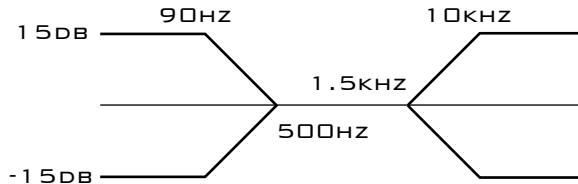

Specs:

Dimensions (W/D/H): 4.39" x 2.38" x 1.98"

(110mm X 60mm X 50mm)

Weight: 0.6 lbs. (270g)

True Bypass Switching

Power Consumption: 9VDC/15mA (max)

Approx. 40hrs continuous use with alkaline battery

Battery Type: 9VDC (006P) x 1

AC Adapter (Optional): 9VDC

Negative Tips (Regulated recommended)

Boss PSA, Ibanez AC109, Dunlop Brick, Voodoo Labs, 1-spot etc

Input Impedance: 1M ohm

Output Impedance: 2K ohm

TREBLE AND BASS CONTROL RANGE