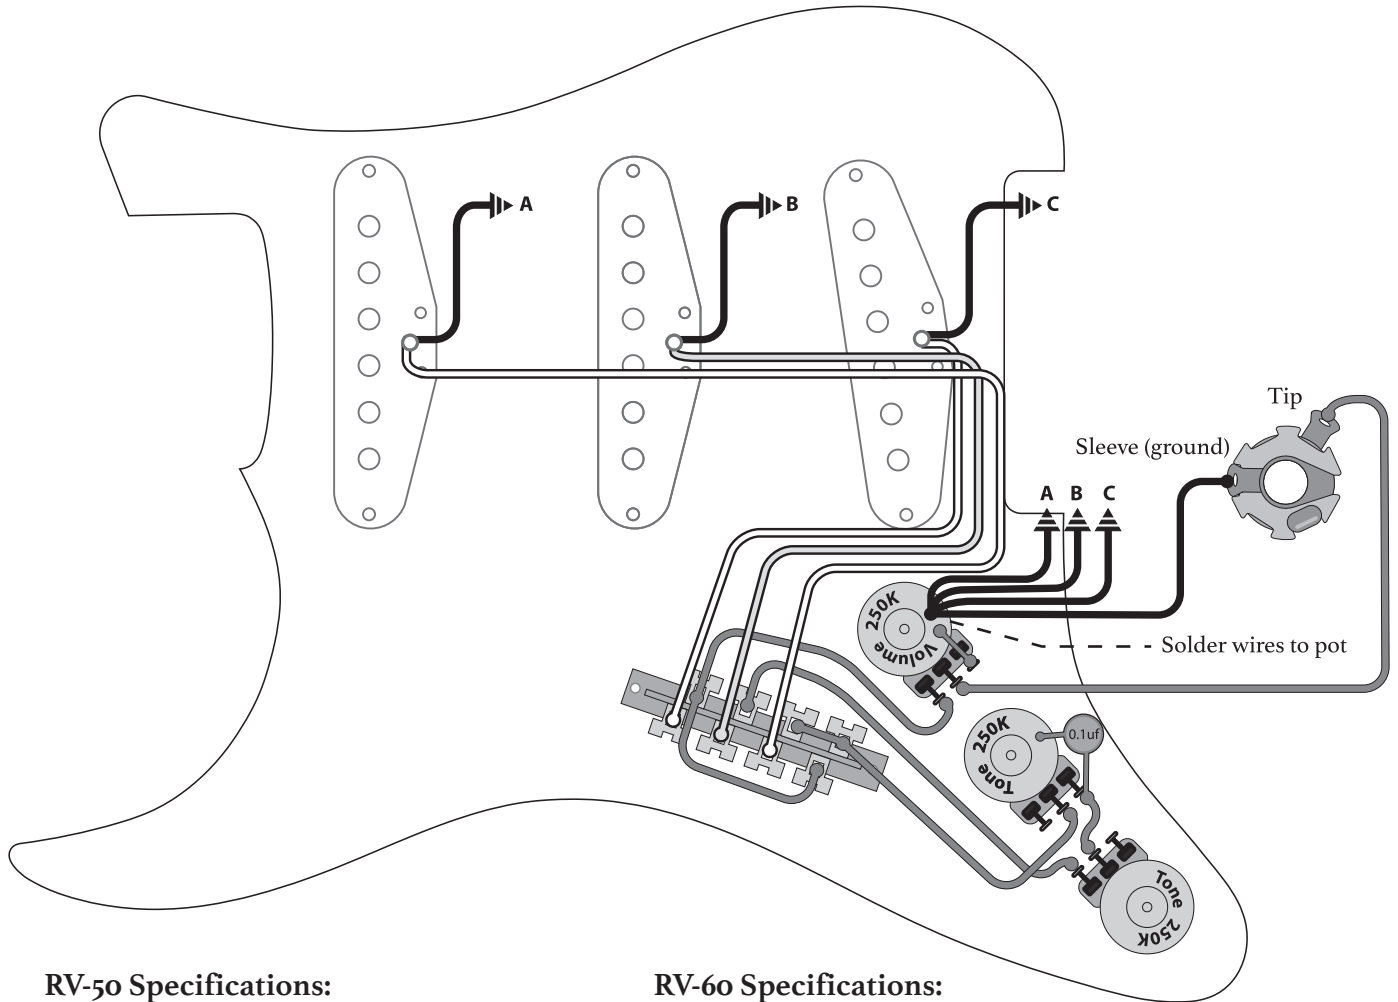

Raw Vintage

RV-50 and RV-60 Installation Guide

RV-50 Specifications:

- MAGNET: ALNICO 5
- COIL WIRE: FORMVAR COPPER WIRE
- LEAD WIRE: VINTAGE STYLE PUSH BACK CLOTH WIRE
- DCR:
 - NECK 5.4K
 - MIDDLE 5.4K (RWRP)
 - BRIDGE 5.4K

RV-60 Specifications:

- MAGNET: ALNICO 5
- COIL WIRE: FORMVAR COPPER WIRE
- LEAD WIRE: VINTAGE STYLE PUSH BACK CLOTH WIRE
- DCR:
 - NECK 6.1K
 - MIDDLE 6.1K (RWRP)
 - BRIDGE 6.6K